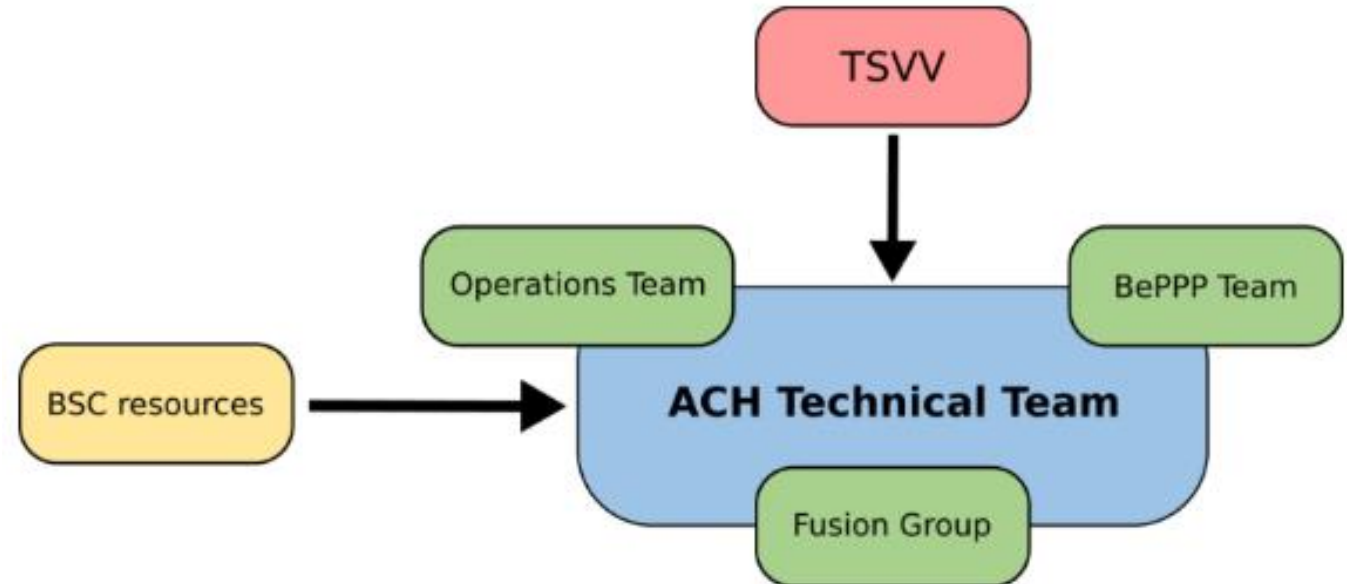

## MareNostrum5 (2024- )

Total peak performance: **314 PFlop/s**  
**+600 Pbytes**  
Investment: **+200M** in 5 years

Access: [prace-ri.eu/hpc\\_acces](https://prace-ri.eu/hpc_acces)

Access: [bsc.es/res-intranet](https://bsc.es/res-intranet)

# ACH at CIEMAT / Barcelona Supercomputing Center (BSC), Spain

- BSC, affiliated to EUROfusion via CIEMAT, hosts one of ACHs in HPC
- Recently described in [Saez PPCF 2024].
- Involves **three groups** at BSC:
  - Fusion Group
  - Operations
  - Best Practices for Performance and Programmability (BePPP)